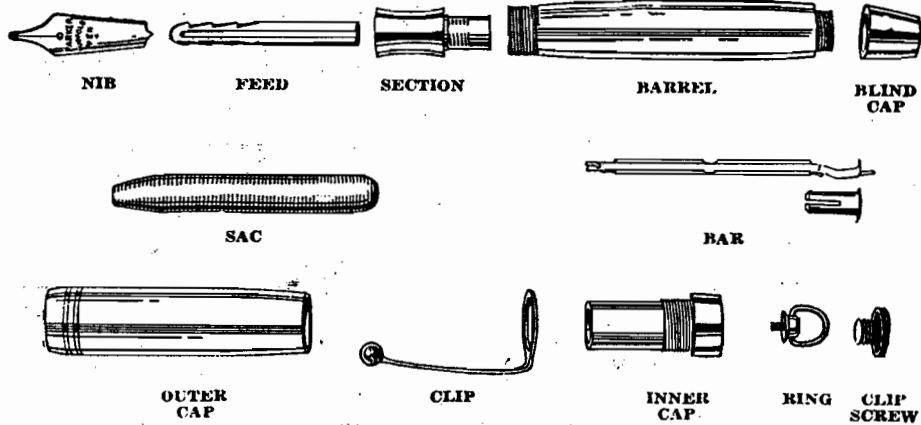

Parker
REPAIR PARTS
Price List

No. 5306

The Parker Pen Company
JANESVILLE · WISCONSIN · U. S. A.

PARKER VACUMATIC PEN PARTS

	\$10.00 Senior Maxima & Maxima Vacumatic	\$8.75 Major & Debutante Vacumatic	\$7.50 Standard & Slender Vacumatic	\$5.00 Junior & Debutante Vacumatic
Nib	4.50	3.50	3.50	2.00
Tube Feed30	.30	.30	.30
Section30	.30	.30	.20
Barrel	1.80	1.20	1.20	.80
Filler Unit Complete60	.60	.60	.60
Filling Mechanism50	.50	.50	.50
Diaphragm10	.10	.10	.10
Blind Cap Complete50	.50	.40	.20
Blind Cap Section40	.40	.30	.10
Blind Cap Band05	.05	.05	.05
Blind Cap Screw05	.05	.05	.05
Outer Cap	1.70	1.70	1.10	.70
Clip Screw05	.05	.05	.05
Clip60	.60	.60	.60
Ring Crown60	

PARKER BUTTON FILLER PEN PARTS

	\$7.00 Duofold Senior	\$5.00 Duofold Junior	\$5.00 Duofold Lady	\$5.00 Duofold Midget	\$3.50 DeLuxe Challenger	\$2.75 Parker Challenger
Nib	3.50	2.50	2.50	2.50	1.50	1.25
Feed	.15	.15	.15	.15	.15	.15
Section	.15	.15	.15	.15	.15	.15
Barrel	1.40	.90	.80	.80	.70	.50
Blind Cap	.10	.10	.10	.10	.10	.10
Bar	.10	.10	.10	.10	.10	.10
Sac	.10	.10	.10	.10	.10	.10
Outer Cap	1.40	.90	.80	.80	.70	.50
Inner Cap	.20	.20	.20	.20		
Clip Screw					.05	.05
Clip	.30	.30	.30	.30	.30	.30
Ring			.30	.30	.30	.30

LEVER FILLER PEN PARTS

List Price of Pen Parts	\$1.75 Parkette Deluxe Parker Duo-Tone	\$1.25 Parkette
Nib	1.00	.75
Feed	.10	.10
Section	.15	.15
Barrel	.70	.40
Sac	.10	.10
Bar	.02	.02
Lever and Ring	.03	.03
Cap	.60	.40
Clip	.10	.10